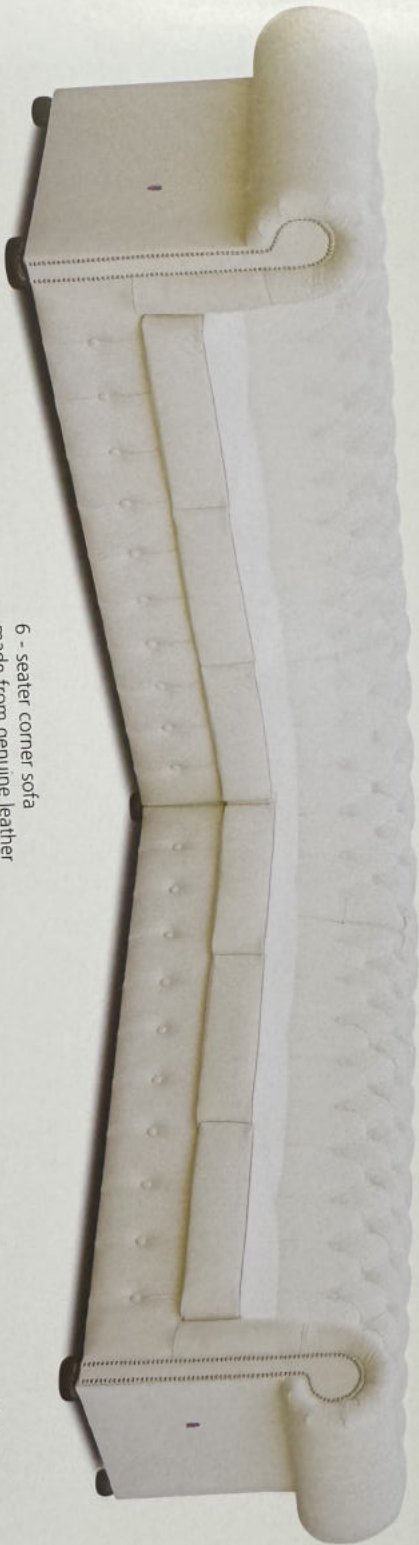

CxI 01/3

Classic xl 3

220 H 95

H 80 H 42

3 - seater sofa
made from genuine leather
seat depth 54 cm

CxI 01/1

Classic xl 1

110 H 95

H 80 H 42

Armchair
made from genuine leather
seat depth 54 cm

CLASSIC corner

Chesterfield..

Cc 02/6
Classic
corner
260 | 260
H 80 H 42

6 - seater corner sofa
made from genuine leather
seat depth 54 cm

Cc 01/4
Classic
corner
260 | 160
H 80 H 42

4 - seater corner sofa
made from genuine leather
seat depth 54 cm

CLASSIC

Chesterfield..

Cb 02/2
Classic 2
 P 180 H 100
 H 80 h 42

2 - seater sofa
 made from genuine leather, with Swarovski Crystal
 seat depth 54 cm. Slip 190 x 136 cm

Cpb 01/3
Classic 3
 P 210 H 100
 H 80 h 42

3 - seater sofa
 Cover 100% Polyester,
 seat depth 54 cm. Slip 190 x 136 cm

Armchair
 Cover 100% Polyester,
 seat depth 54 cm

C 03/1
Classic 1
 P 110 H 90
 H 80 h 42