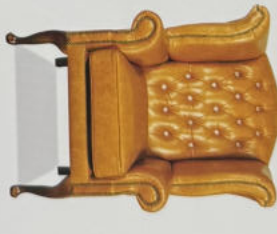

USZAK

Chesterfield®

Chair U 02/1 made from genuine leather seat depth 80 cm

Chair Uszak U 03/1 made from genuine leather seat depth 80 cm

MADE FOR YOUR HOME

Chair Uszak U 01/1 made from genuine leather seat depth 80 cm

Chair M 01/1 made from genuine leather seat depth 80 cm

MAXIM

Chesterfield®

QUEEN

Chesterfield®

Chair Q 02/1 made from genuine leather seat depth 80 cm

Chair Q 01/1 made from genuine leather seat depth 80 cm

Chair Q 03/1 made from genuine leather seat depth 80 cm

Chair Q 04/1 made from genuine leather seat depth 80 cm

KING

Chesterfield.

3 - seater sofa
made from genuine leather
seat depth 60 cm

King 3
H 180 H 40
F 100 H 52