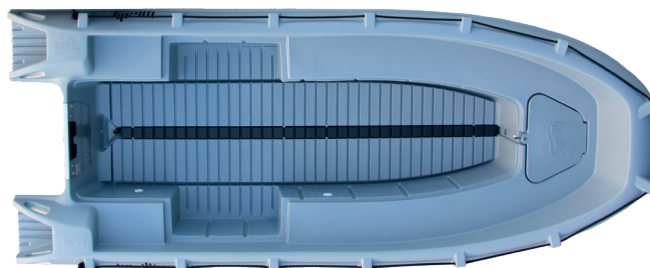

Whaly 435 / 435R Professional

The Whaly 435 / 435R Professional is an incredibly robust, double-walled boat manufactured from high-grade Polyethylene. This R version (435R) is even stronger and has a foam layer on the interior, making it the preferred choice for professional use as a work boat, though it is very suitable for rescue operations too. Furthermore, the Whaly 435R has an additional option: an engine with 40hp – very handy when speed is of the essence. This boat is low-maintenance and is produced in 100% colour-fast Polyethylene.

Colours

435 & 435R Professional:

- Red
- Dark Grey
- Light Grey

Optional colours on request

Options

Set of oars / Steering console /
Bench with storage space

www.whaly.com

info@whaly.com