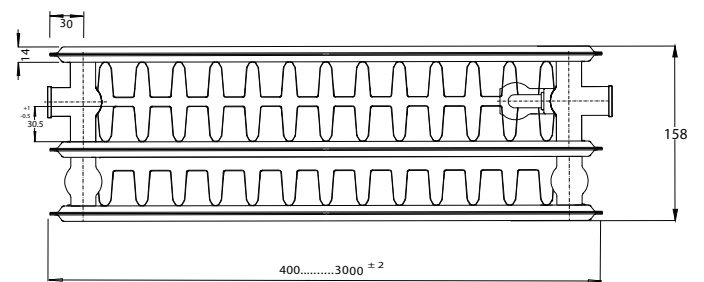

TOP VIEW

J HANGER VIEW

Connection Right Side
Distance 75mm

Connection left Side
Distance 133mm

LEFT VIEW

RIGHT VIEW

LEFT TOP VIEW

RIGHT TOP VIEW

LEFT BOTTOM VIEW

RIGHT BOTTOM VIEW