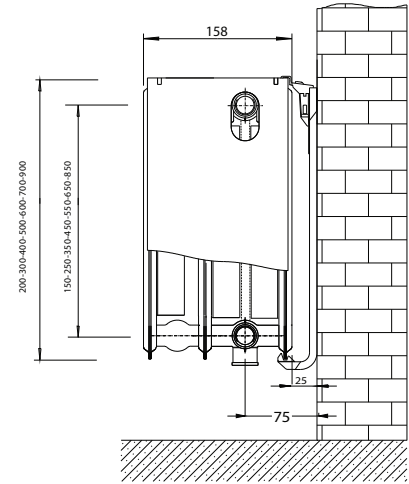

TOP VIEW

J HANGER VIEW

Connection Right Side
Distance 75mm

Connection left Side
Distance 133mm

LEFT VIEW

RIGHT VIEW

LEFT TOP VIEW

RIGHT TOP VIEW

LEFT BOTTOM VIEW

RIGHT BOTTOM VIEW