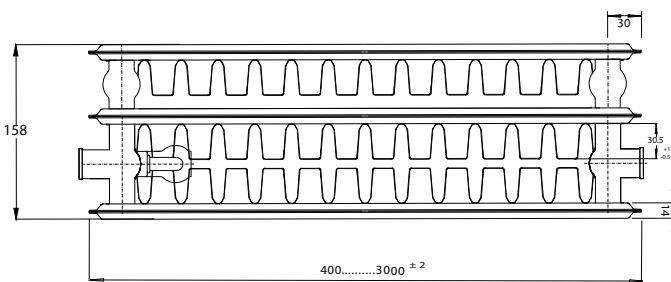

TOP VIEW

J HANGER VIEW

Connection Right Side
Distance 75mm

Connection left Side
Distance 133mm

LEFT VIEW

RIGHT VIEW

LEFT TOP VIEW

RIGHT TOP VIEW

LEFT BOTTOM VIEW

RIGHT BOTTOM VIEW