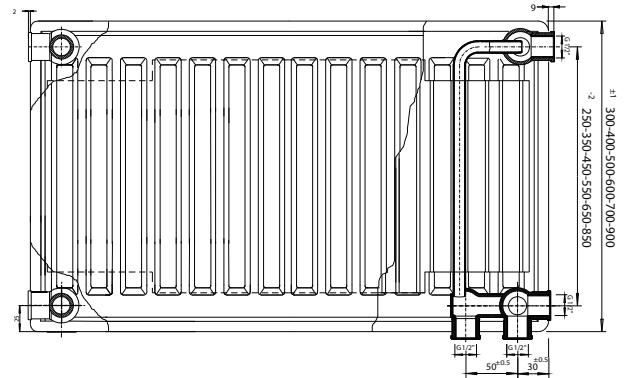

TOP VIEW

J HANGER VIEW

Connection Right Side
Distance 75mm

Connection left Side
Distance 133mm

LEFT VIEW

RIGHT VIEW

LEFT TOP VIEW

RIGHT TOP VIEW

LEFT BOTTOM VIEW

RIGHT BOTTOM VIEW