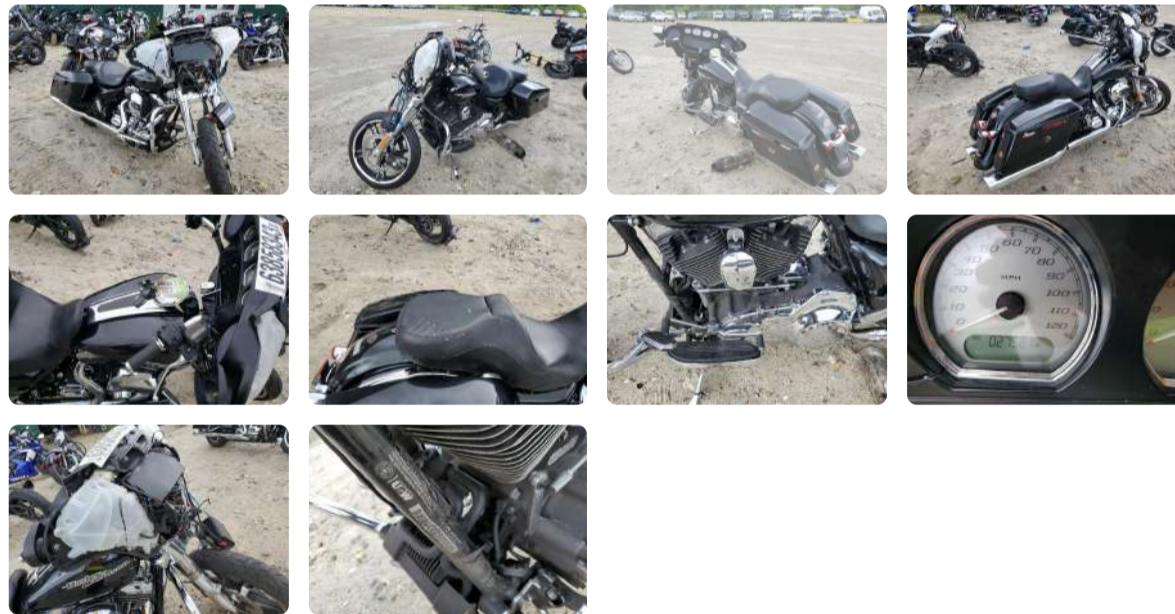

[Search](#) > [Motorcycle](#) > [Harley-Davidson](#) > [FLHX](#) > [2016 Harley-Davidson FLHX 1HD1KBM16GB674616](#)

You are watching archived offer. Auction ended on Thursday, September 7, 2023.

2016 Harley-Davidson FLHX, Street Glide Copart CrashedToys

Lot: 1-63858343 VIN: 1HD1KBM16GB674616

Seller: *Insurance Company*

[Sales History \(1\)](#)

[Archival offers of this model](#)

View 10 photos

Vehicle Reports

[Get Reports](#)

Final auction ended